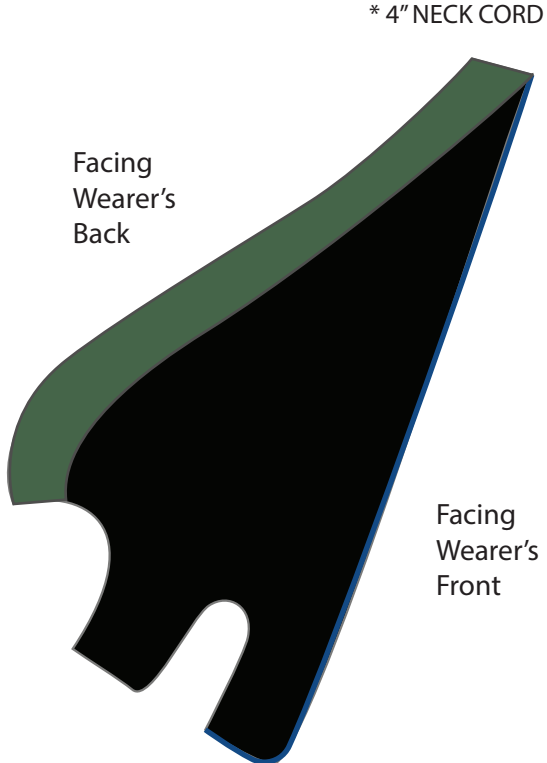

balfour

HOOD

Shell

REQUESTING SITE:

AN

SCHOOL NAME:

BELLIN COLLEGE

ITEM #:

-

COLORS (pantone colors or stock fabric ref to match):

SHELL: BLACK PILGRIM VELVET: PALMETTO LINING: ROYAL/TURQUOISE SATIN

*NOTE: BASED ON INTERCOLLEGIATE DOCTOR.

*Note colors may vary on print/screen but confirmed in text.