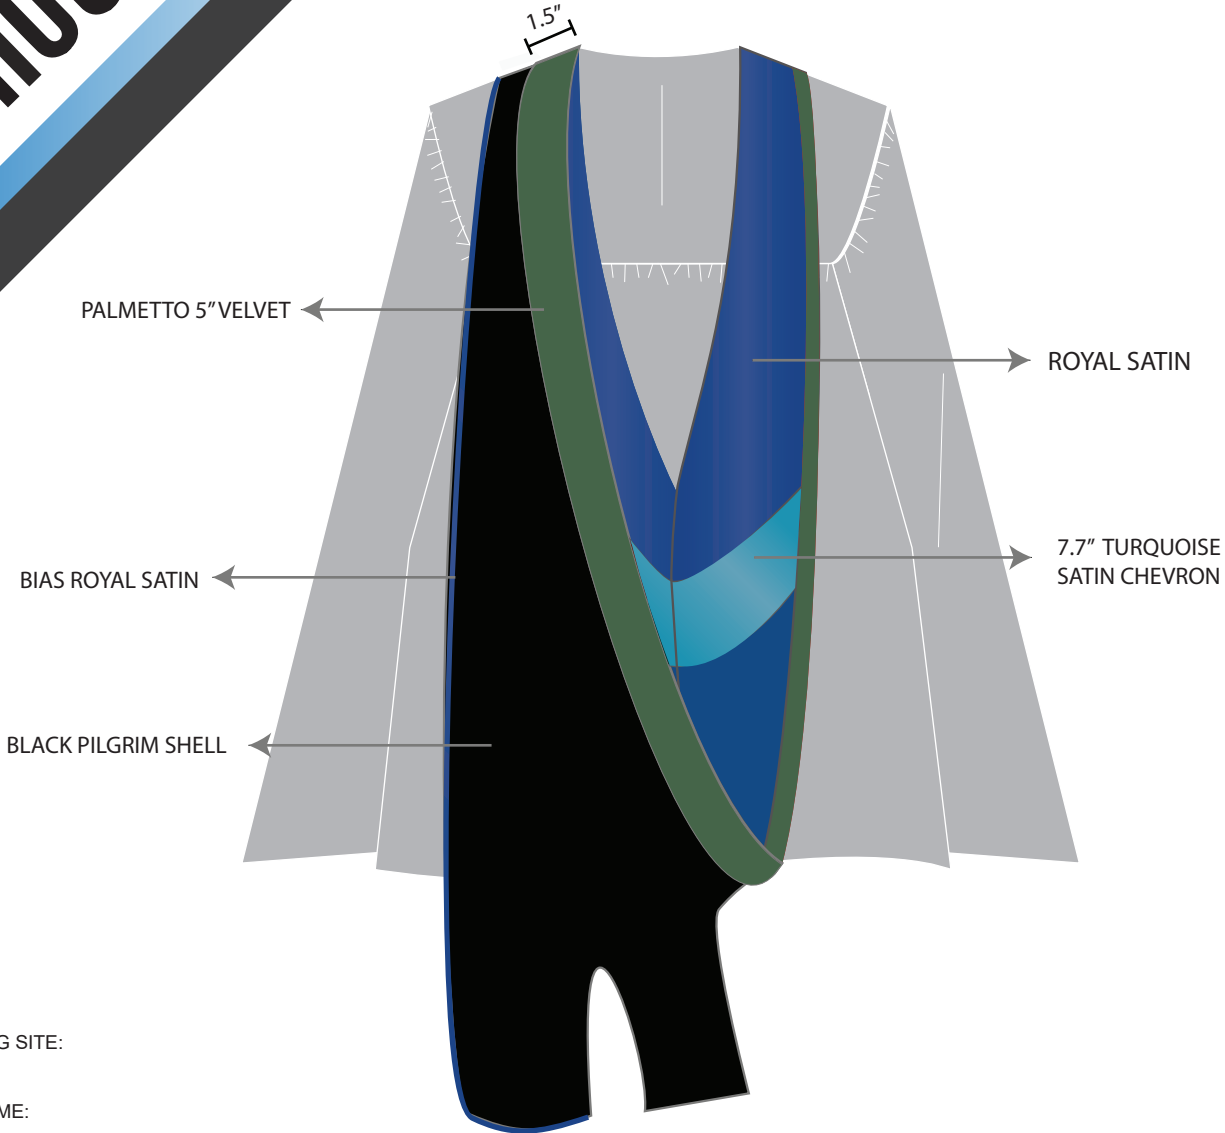

ITEM #:

1136 BASED DOCTOR GOWN

COLORS (pantone colors or stock fabric ref to match):

ROYAL PILGRIM/BLACK VELVET

*Note colors may vary on print/screen but confirmed in text.

July 7th, 2021

balfour

HOOD

Shell

REQUESTING SITE:

AN

SCHOOL NAME:

BELLIN COLLEGE

ITEM #:

-

COLORS (pantone colors or stock fabric ref to match):

SHELL: BLACK PILGRIM VELVET: PALMETTO LINING: ROYAL/TURQUOISE SATIN

*NOTE: BASED ON INTERCOLLEGIATE DOCTOR.

*Note colors may vary on print/screen but confirmed in text.